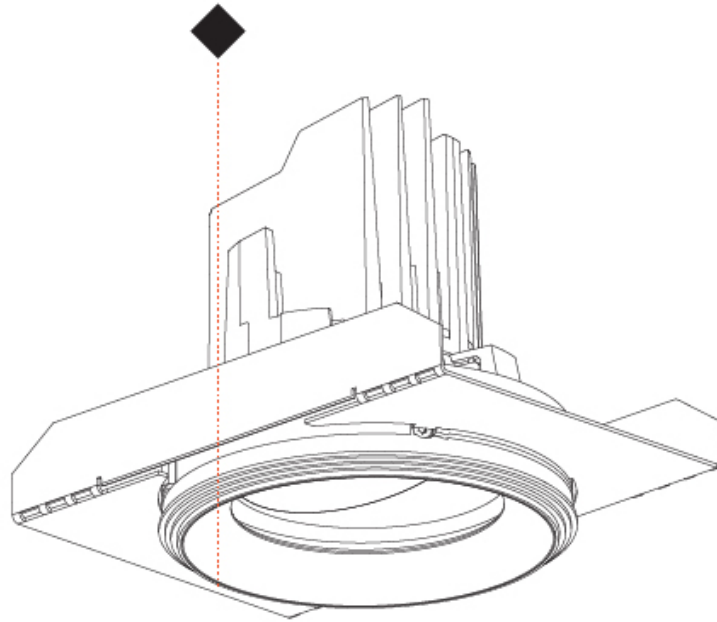

BIONIQ ROUND SEMI ADJUSTABLE TRIMLESS

A35203-

PROJECT

TYPE

SPECIFIER

QUANTITY

DATE